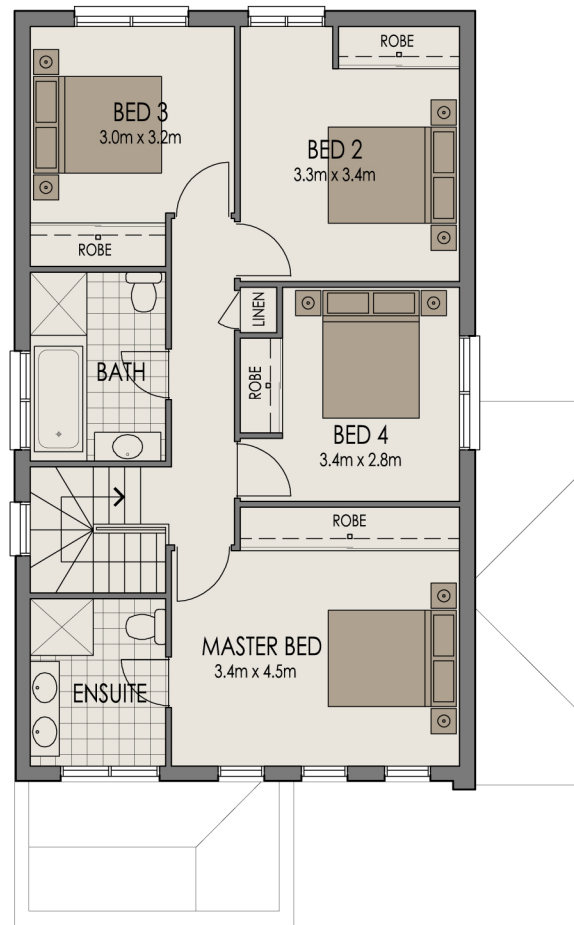

GROUND FLOOR

FIRST FLOOR

AREAS	
GROUND FLOOR	76.8 sqm
FIRST FLOOR	89.4 sqm
TOTAL LIVING	166.2 sqm
GARAGE	33.6 sqm
PORCH	1.8 sqm
COURTYARD	9.0 sqm
TOTAL	210.6 sqm

DIMENSIONS	
WIDTH	10.07 meters
LENGTH	13.32 meters